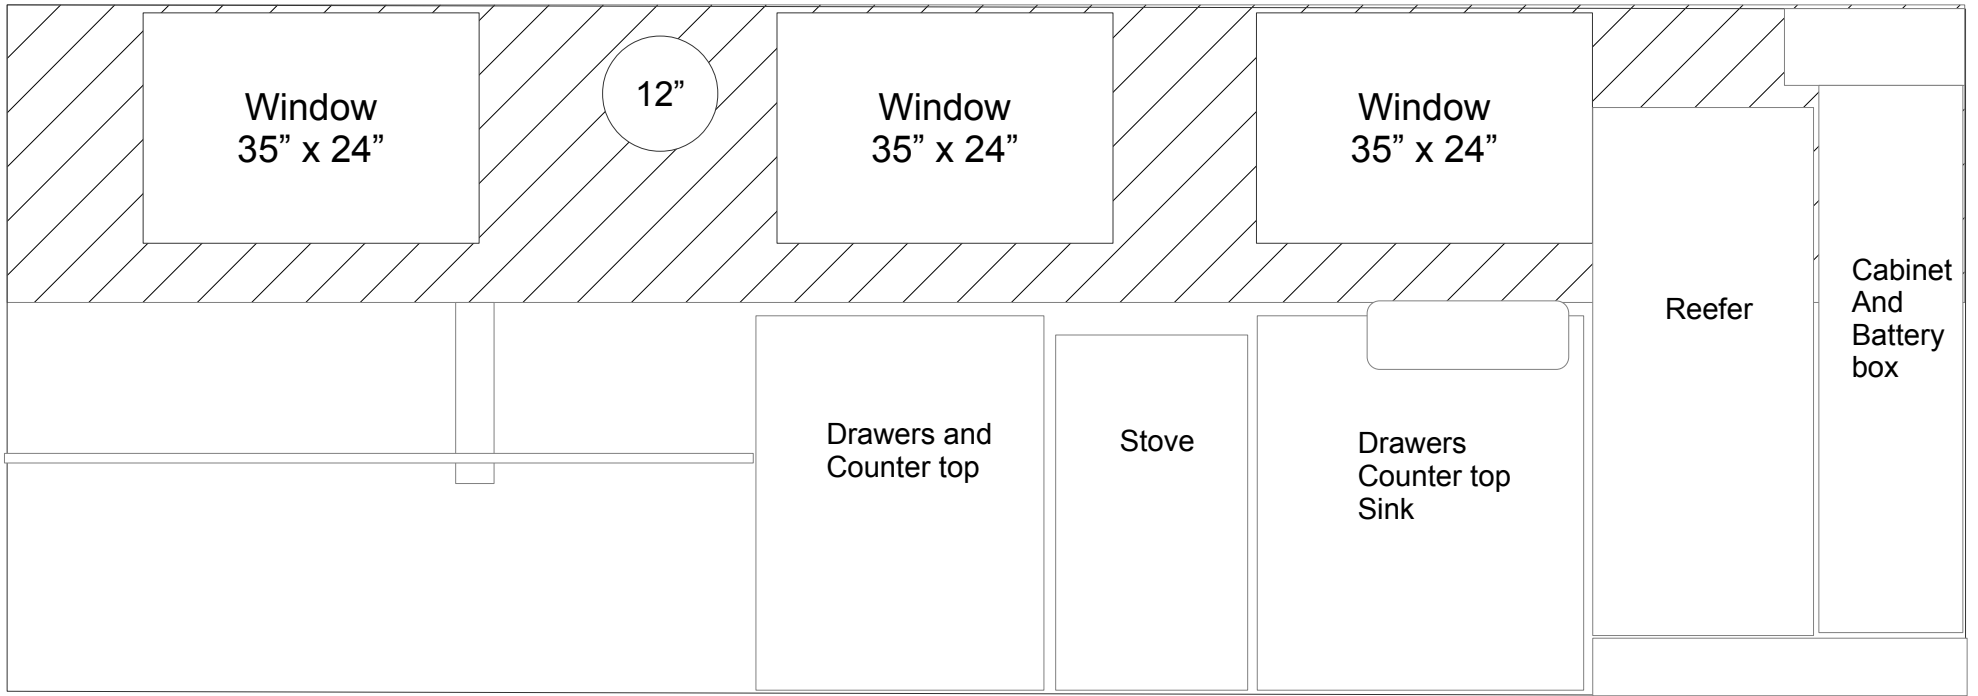

# M/V Roanoake Overhead View – Main Cabin

● Tile topped areas inside berth are 53" high