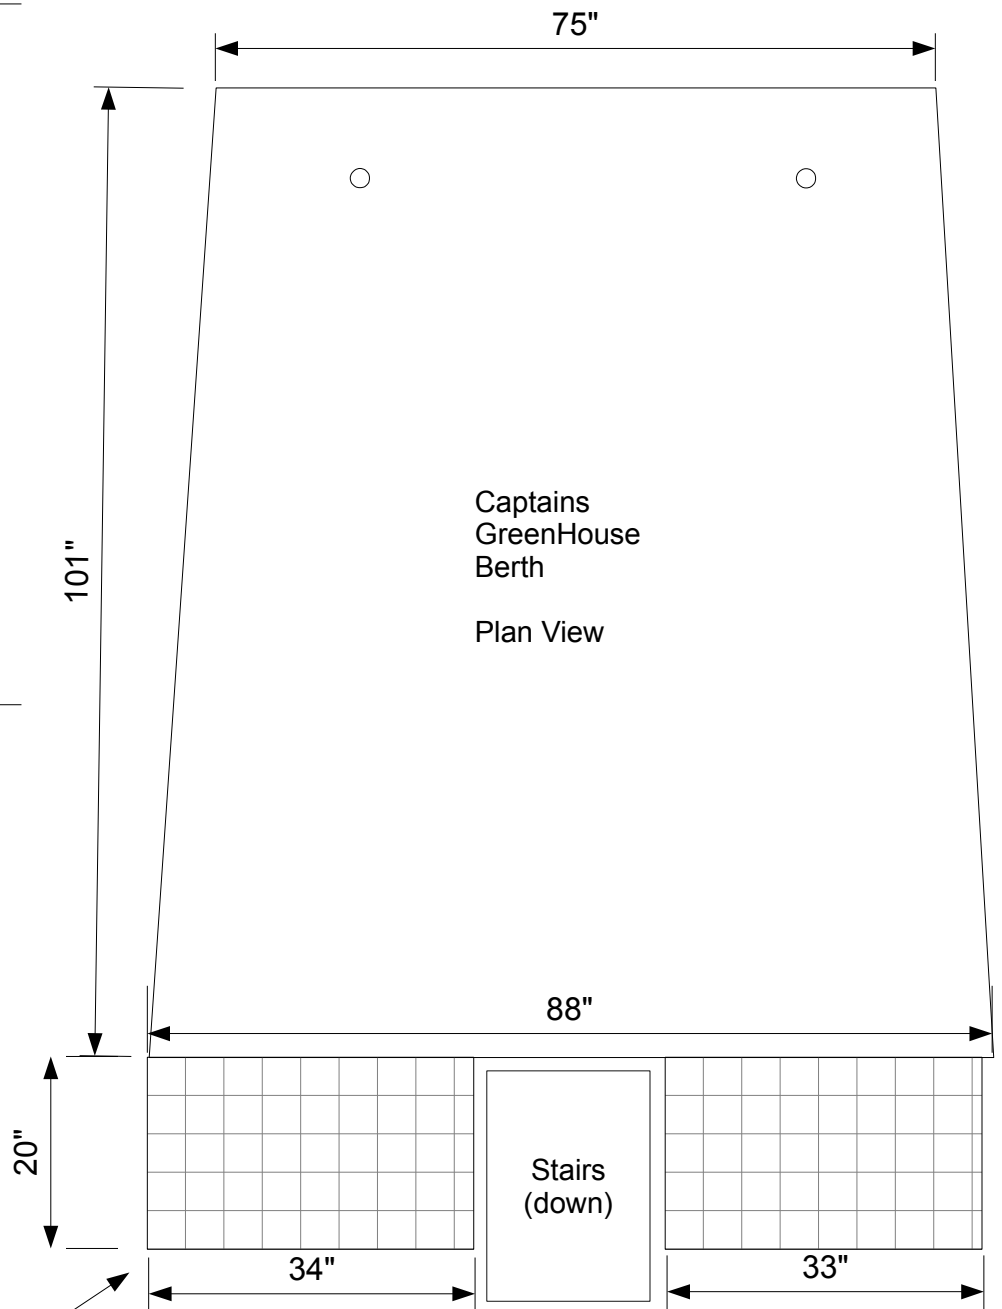

# M/V Roanoake Overhead View – Main Cabin

● Tile topped areas inside berth are 53" high