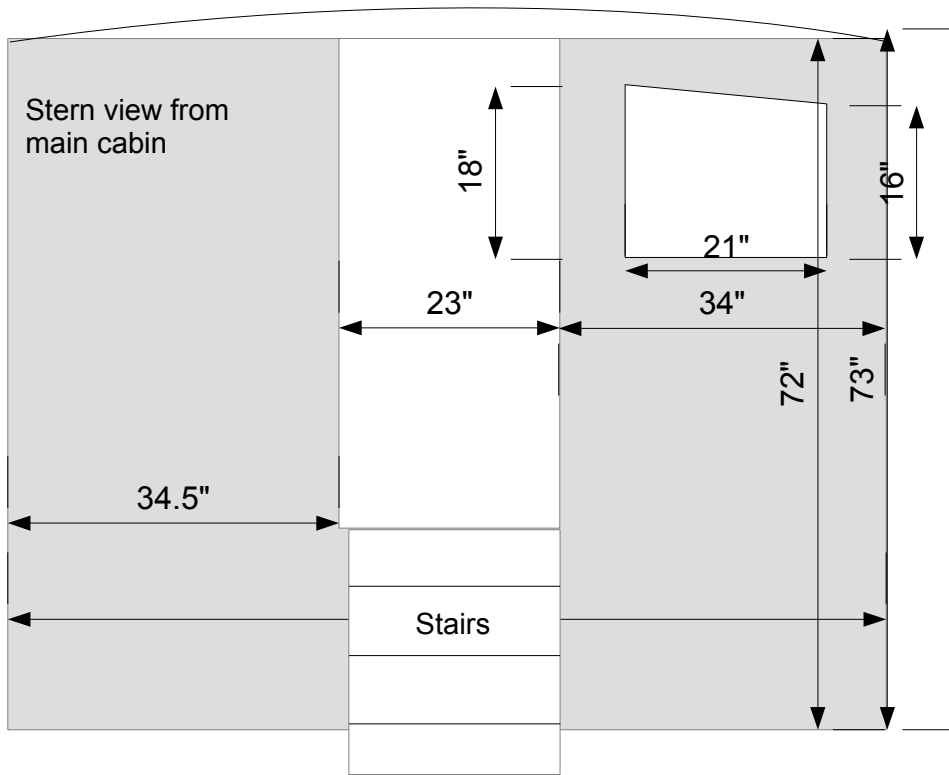

# M/V Roanoake Overhead View – Main Cabin

● Tile topped areas inside berth are 53" high