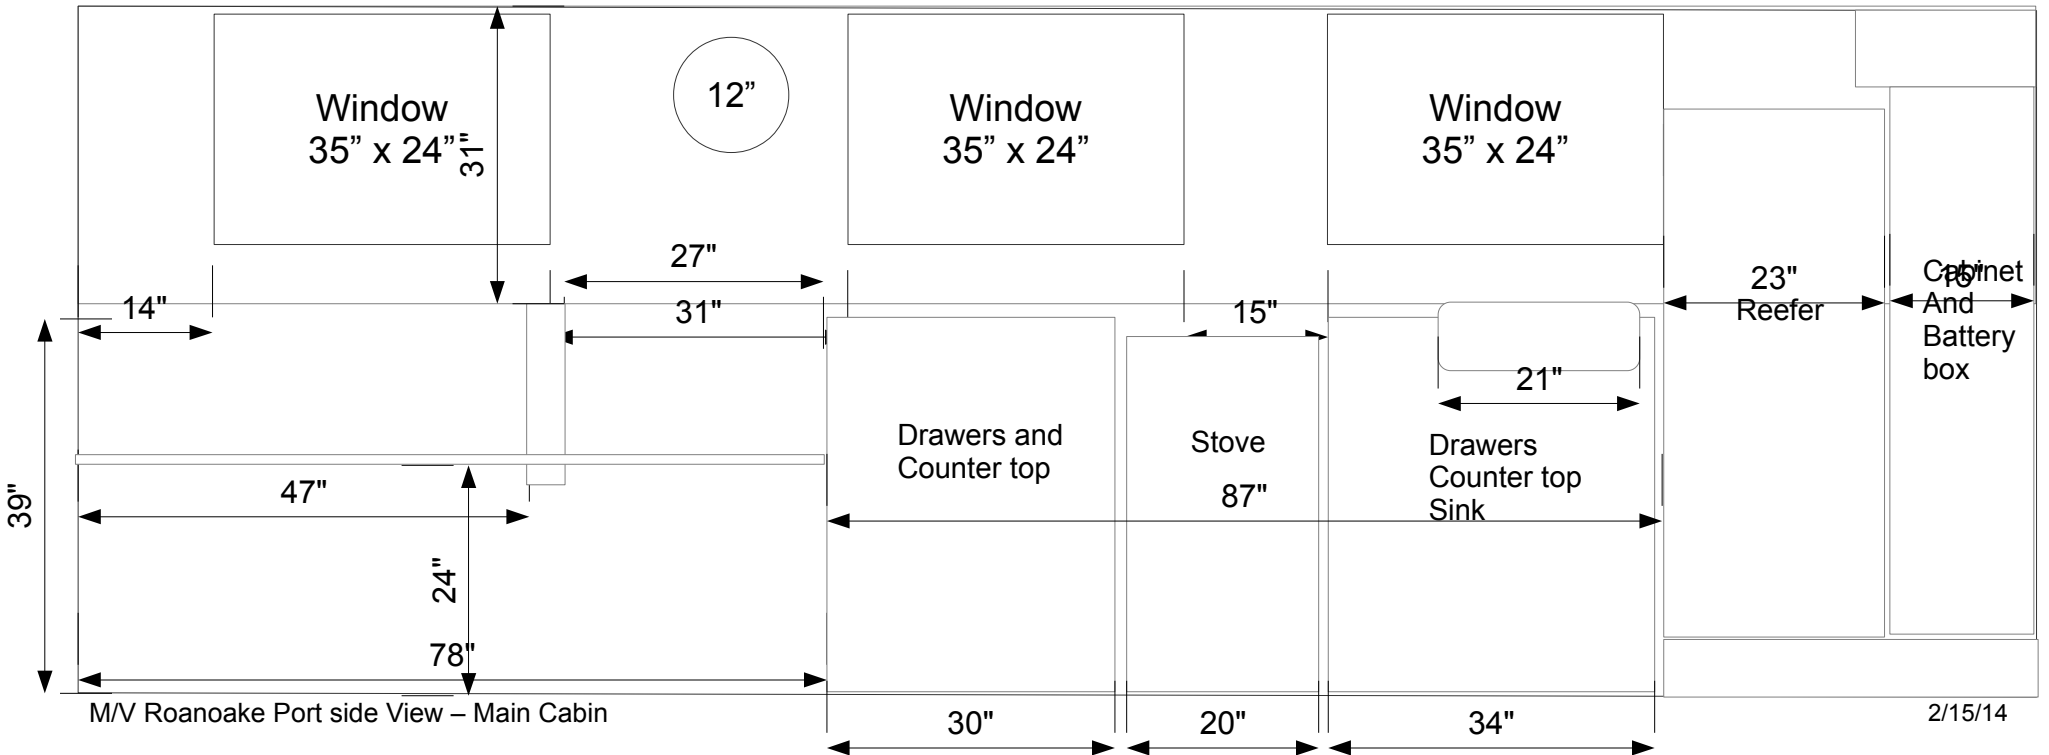

# M/V Roanoake Overhead View – Main Cabin

● Tile topped areas inside berth are 53" high