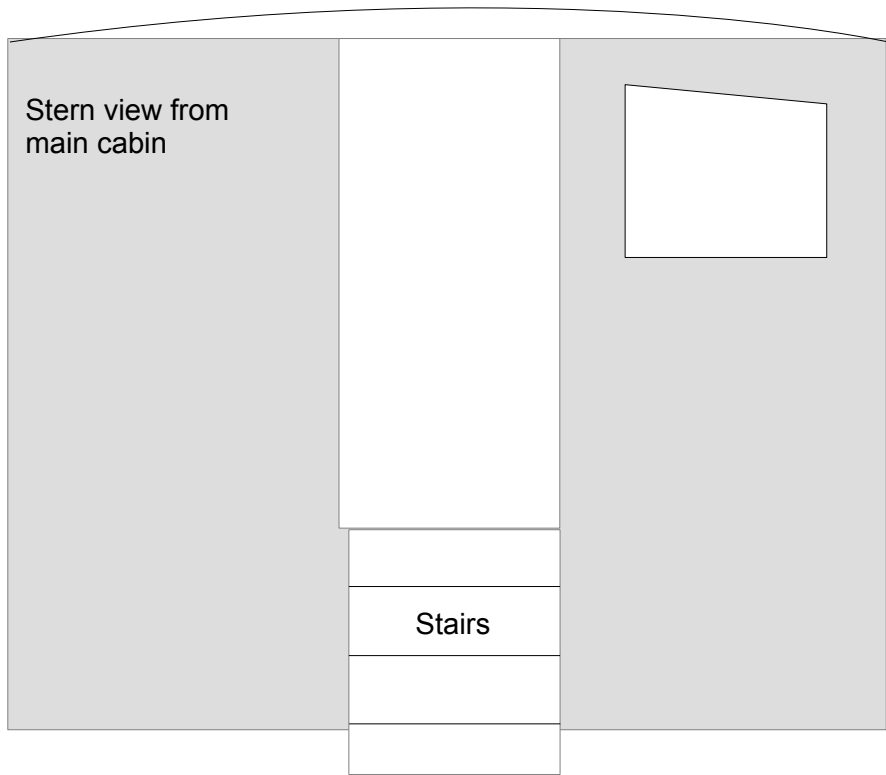

# M/V Roanoake Overhead View – Main Cabin

● Tile topped areas inside berth are 53" high