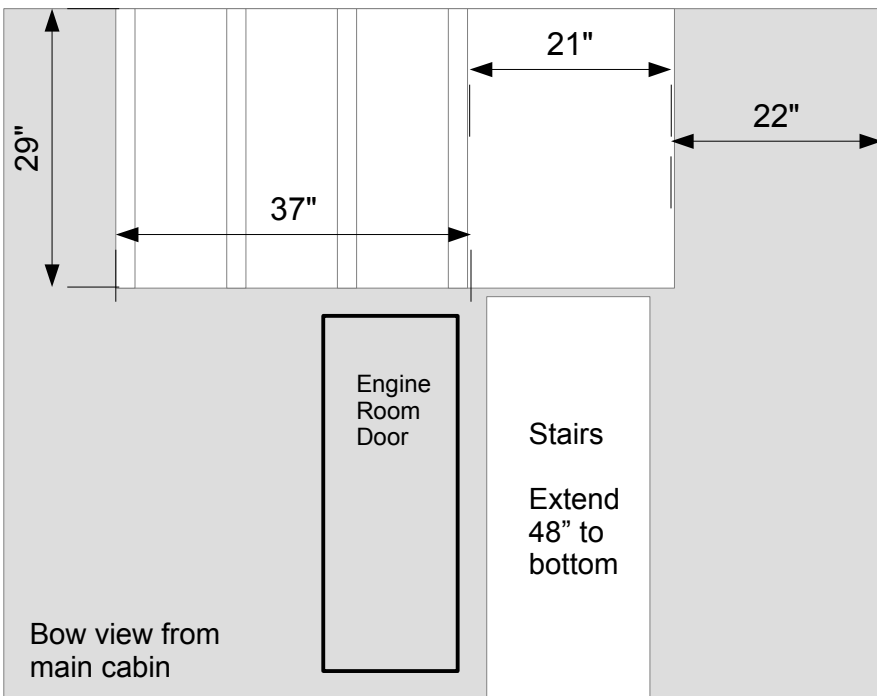

# M/V Roanoake Overhead View – Main Cabin

● Tile topped areas inside berth are 53" high