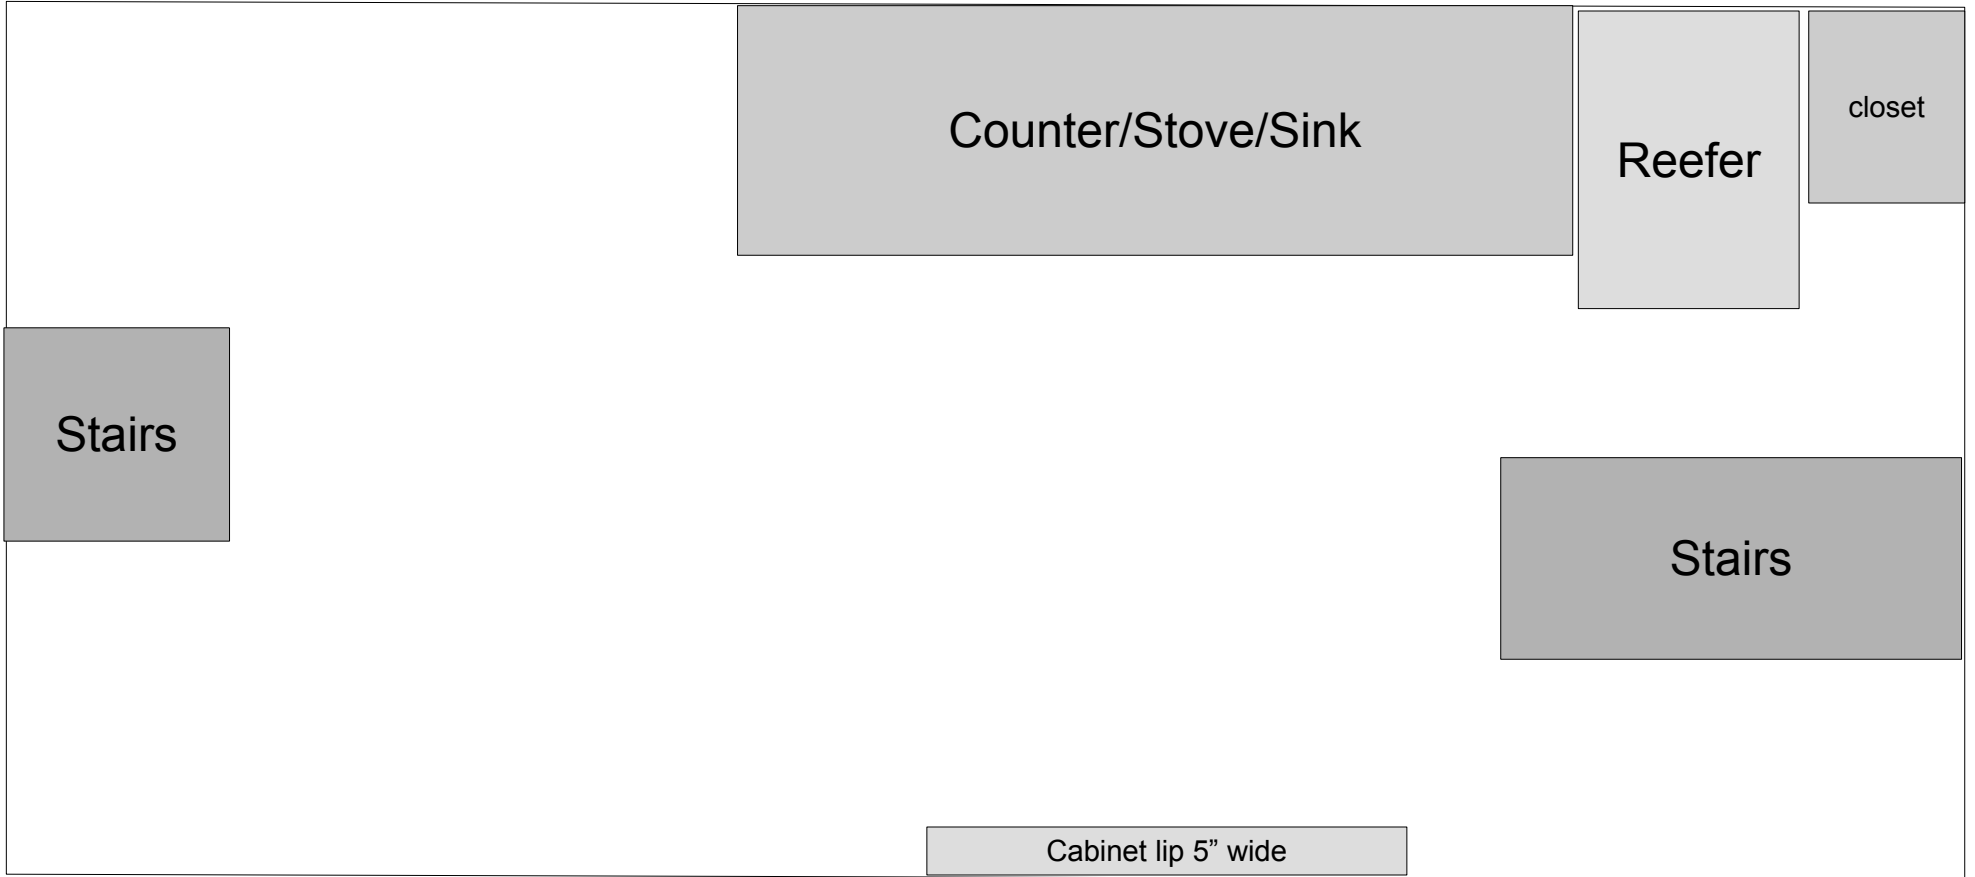

# M/V Roanoake Overhead View – Main Cabin

● Tile topped areas inside berth are 53" high