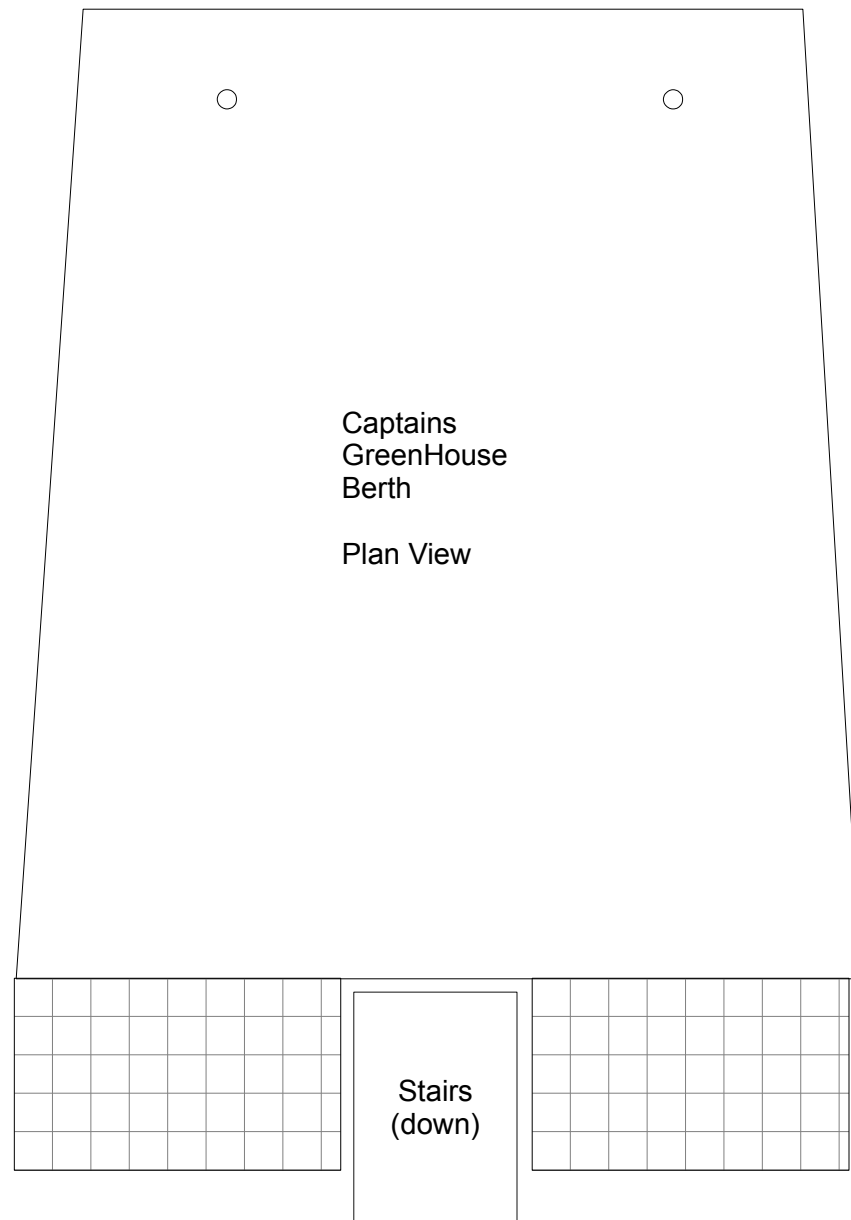

# M/V Roanoake Overhead View – Main Cabin

● Tile topped areas inside berth are 53" high