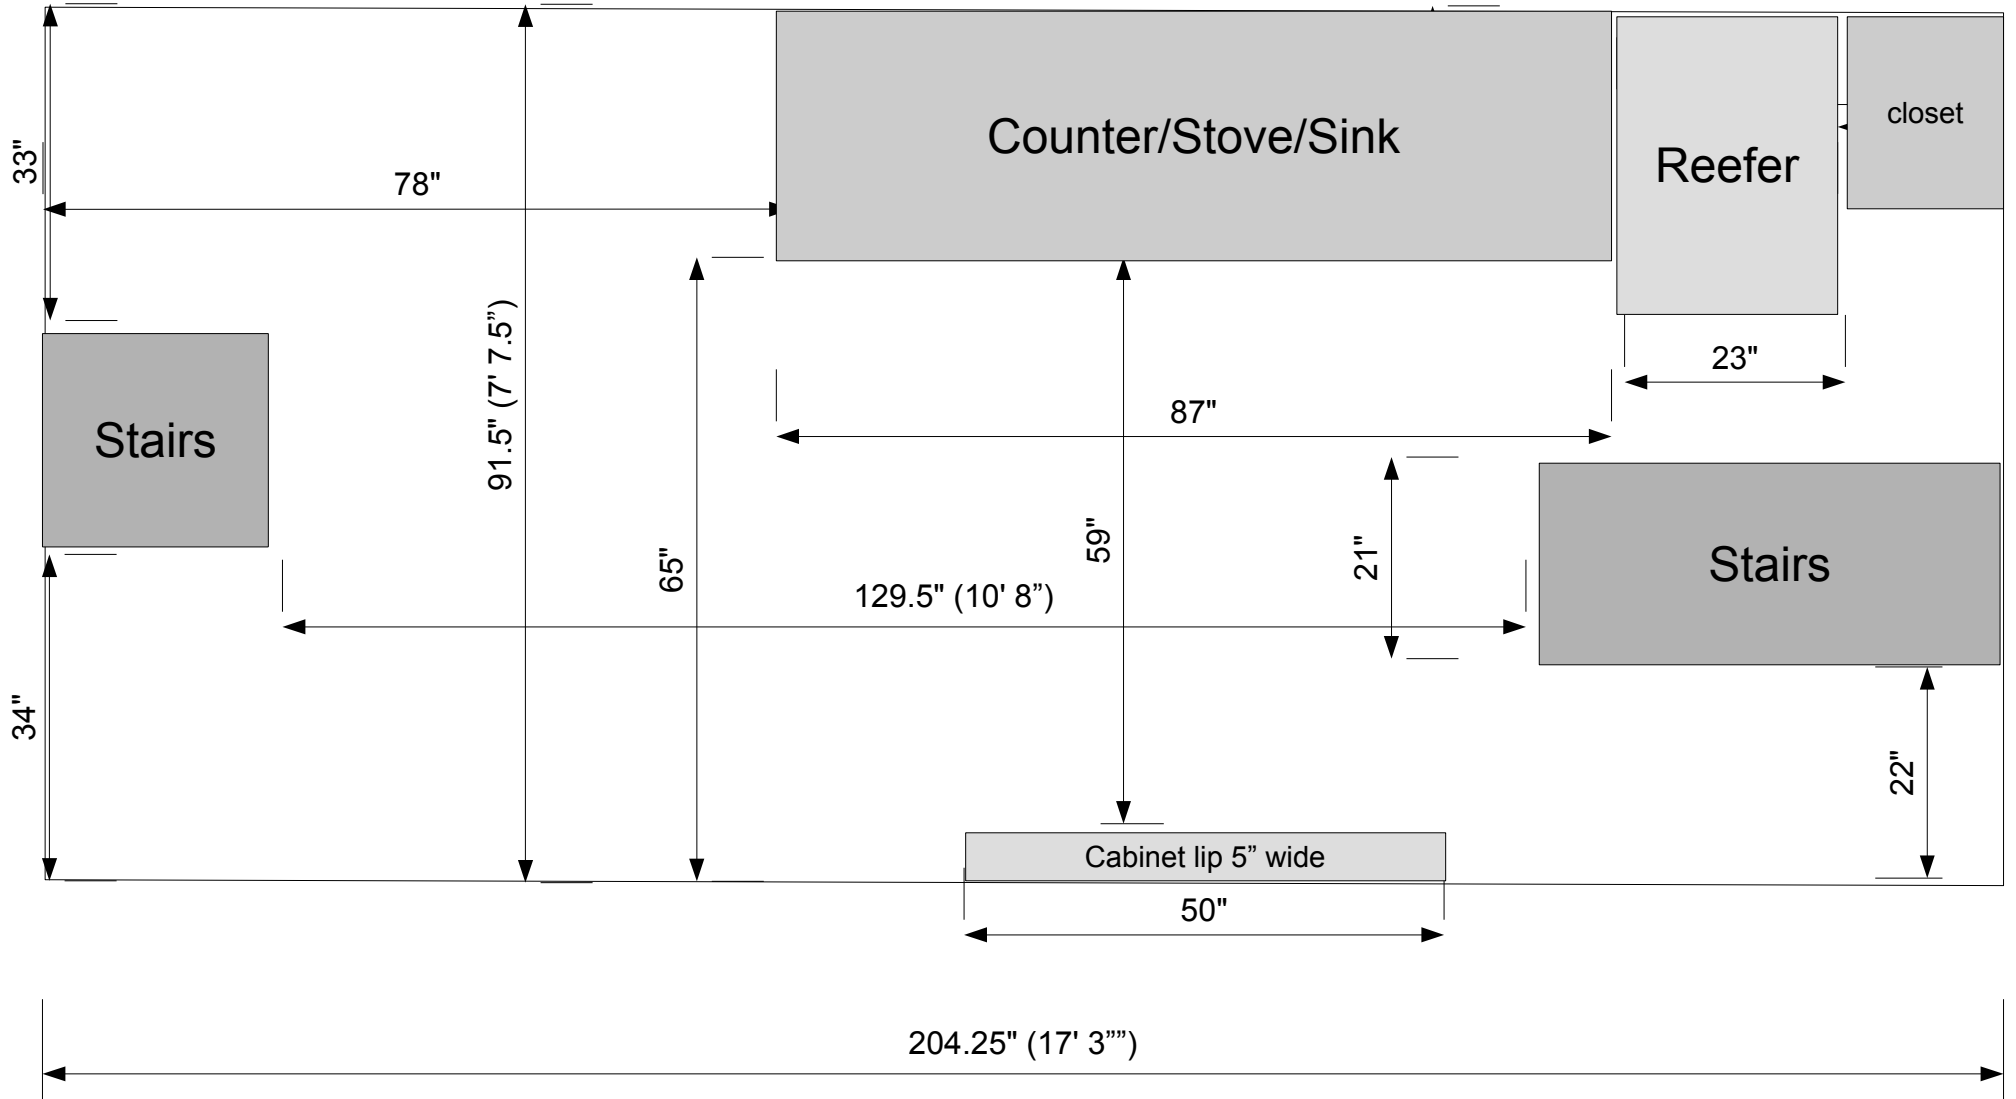

# M/V Roanoake Overhead View – Main Cabin

● Tile topped areas inside berth are 53" high